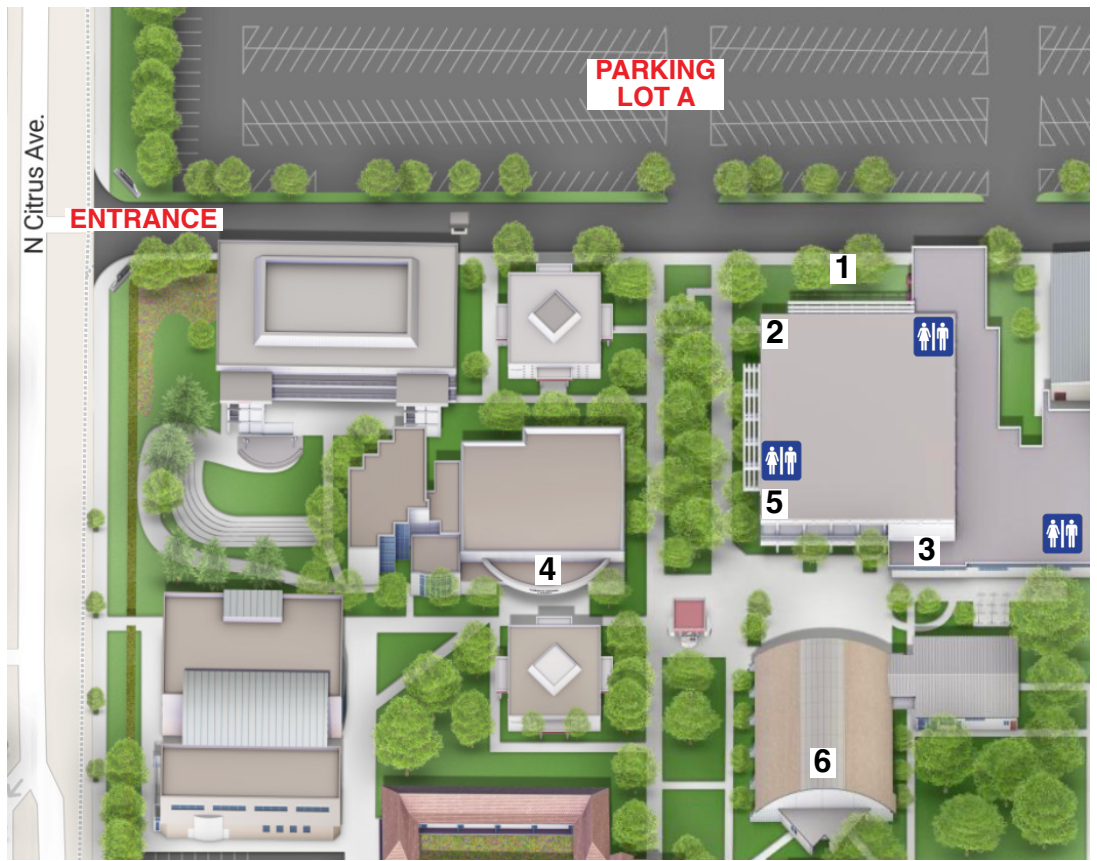

AZUSA PACIFIC HOMECOMING

OCTOBER 25-26, 2024

FRIDAY (10/25)

	EVENT/DINING	MAP#	LOCATION
6:45 a.m.-7 p.m.	Trolley Transportation	1	East and West Campuses, Trolley Stop
7-10:30 a.m.	Breakfast at the Caf	2	East Campus, 1899 Dining Hall
7 a.m.-3 p.m.	Shalom Café	3	East Campus, Shalom Café
8 a.m.-4 p.m.	Original Artwork Viewing: <i>Baptism</i>	7	West Campus, Darling Library Rotunda
8 a.m.-4 p.m.	Community Art Project: Miracles of the Bible	4 7	East Campus, Marshburn Library West Campus, Stamps Theological Library
8:30 a.m.-4:30 p.m.	Campus Store	8	West Campus, Campus Store
10:30-11:20 a.m.	Homecoming Chapel	5	East Campus, Upper Turner Campus Center
11 a.m.-1 p.m.	Lunch at the Caf	2	East Campus, 1899 Dining Hall
4:30-6:30 p.m.	School of Nursing's SCAN/EENAP/ELM 20 th Anniversary Celebration	9	West Campus, Building One
7:30-10 p.m.	The Music Man	10	West Campus, Warehouse Theater
9 p.m.-12:30 a.m.	Homecoming Dance (students only)	6	East Campus, Cougar Dome Gym

901 E. Alosta Ave.
Azusa, CA 91702

LOCATION

	MAP#
Trolley Stop	1
1899 Dining Hall	2
Shalom Café	3
Marshburn Library	4
Upper Turner Campus Center	5
Cougar Dome Gym	6
Restrooms	

WEST CAMPUS

701 E. Foothill Blvd., Azusa, CA 91702

LOCATION

	MAP#
Trolley Stop	1
Stamps Theological Library	7
Campus Store	8
Building One	9
Warehouse Theater	10
Lower Kresge Plaza	11
VIP Room	12

LOCATION

	MAP#
Soccer Field Entrance	13
Lot I (Street Fair)	14
Lot I (Support Local Market)	15
Soccer Field	16
Restrooms	