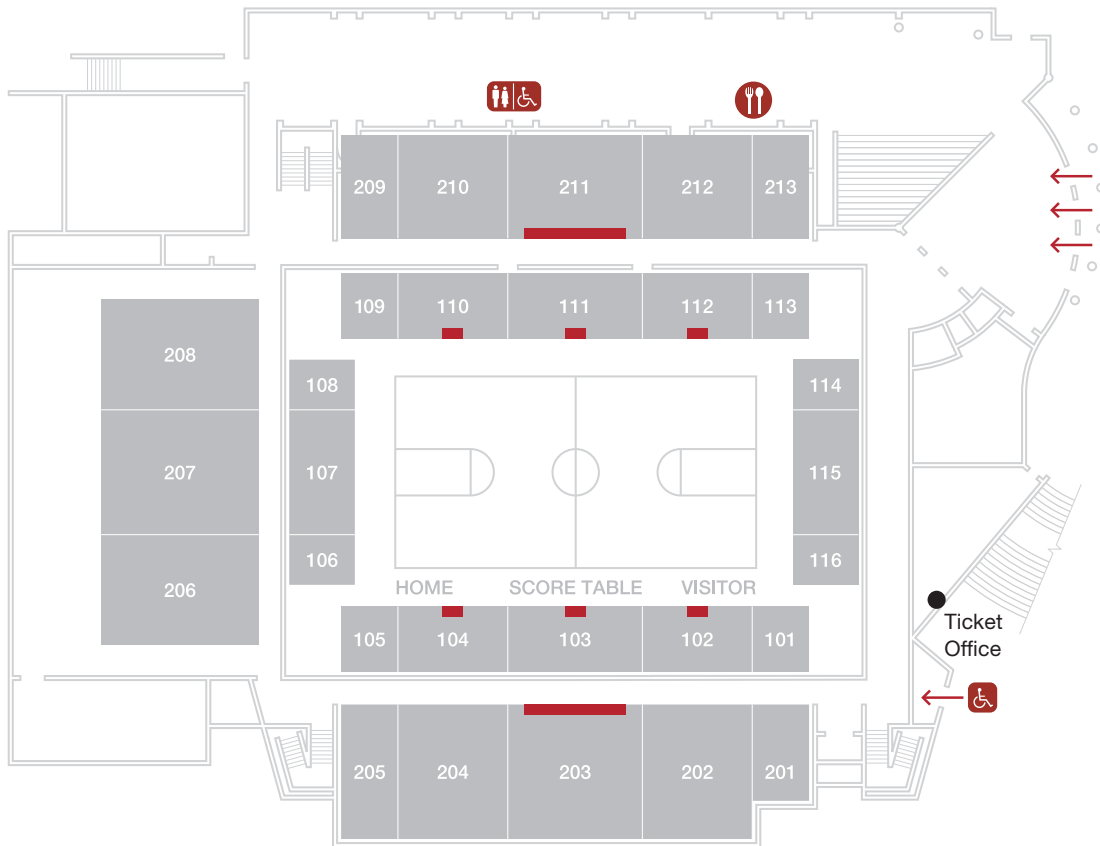

## Seating Chart - General/Basketball

PARKING

■ Handicapped Seating    🍴 Concessions    🚻 Restrooms    ↵ 🚻 Handicapped Entrance    ↵ Main Entrance

## Seating Chart - Half-House Layout

## Seating Chart - General Admission Concert

PARKING

■ Handicapped Seating    🍴 Concessions    🚻 Restrooms    ↵ 🚻 Handicapped Entrance    ↵ Main Entrance