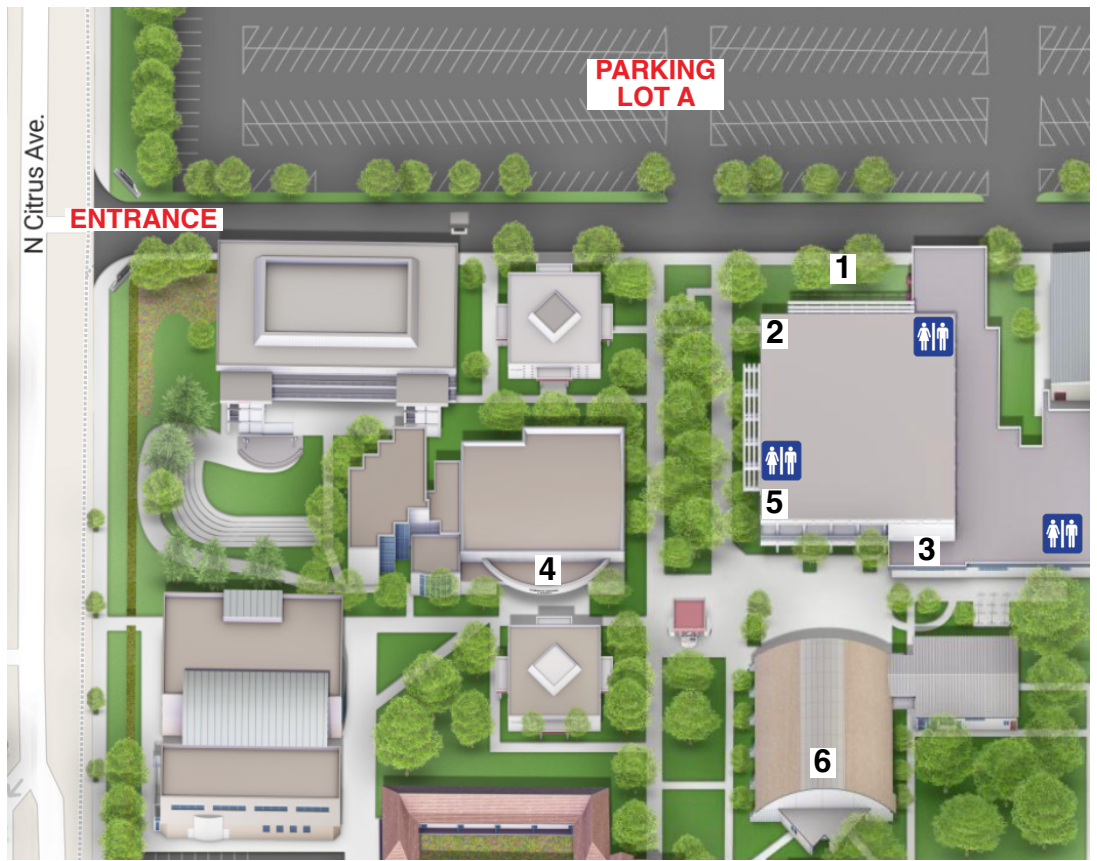

## FRIDAY (10/25)

TIME	EVENT/DINING	MAP#	LOCATION
6:45 a.m.-7 p.m.	Trolley Transportation	1	East and West Campuses, Trolley Stop
7-10:30 a.m.	Breakfast at the Caf	2	East Campus, 1899 Dining Hall
7 a.m.-3 p.m.	Shalom Café	3	East Campus, Shalom Café
8 a.m.-4 p.m.	Original Artwork Viewing: <i>Baptism</i>	7	West Campus, Darling Library Rotunda
8 a.m.-4 p.m.	Community Art Project: Miracles of the Bible	4 8	East Campus, Marshburn Library West Campus, Stamps Theological Library
8:30 a.m.-4:30 p.m.	Campus Store	9	West Campus, Campus Store
10:30-11:20 a.m.	Homecoming Chapel	5	East Campus, Upper Turner Campus Center
11 a.m.-1 p.m.	Lunch at the Caf	2	East Campus, 1899 Dining Hall
4:30-6:30 p.m.	School of Nursing's SCAN/EENAP/ELM 20 <sup>th</sup> Anniversary Celebration	10	West Campus, Building One
7:30-10 p.m.	The Music Man	11	West Campus, Warehouse Theater
9 p.m.-12:30 a.m.	Homecoming Dance (students only)	6	East Campus, Cougar Dome Gym

## LOCATION

	MAP#
Trolley Stop	1
1899 Dining Hall	2
Shalom Café	3
Marshburn Library	4
Upper Turner Campus Center	5
Cougar Dome Gym	6

Restrooms 

## LOCATION

	MAP#
Soccer Field Entrance	15
Lot I (Street Fair)	16
Lot I (Support Local Market)	17
Soccer Field	18

Restrooms 

701 E. Foothill Blvd., Azusa, CA 91702

## LOCATION

	MAP#
Trolley Stop	1
Darling Library Rotunda	7
Stamps Theological Library	8
Campus Store	9
Building One	10
Warehouse Theater	11
Lower Kresge Plaza	12
VIP Room	13
Felix Event Center	14